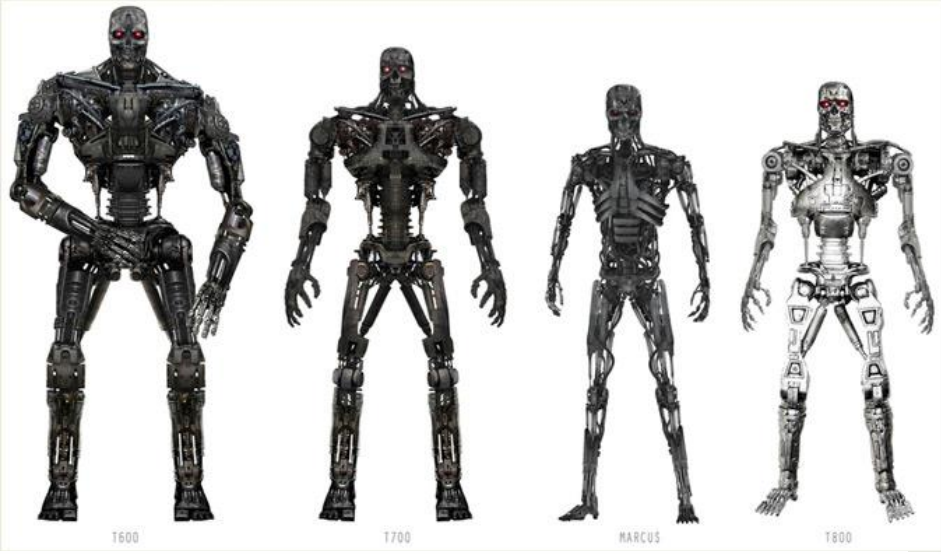

TURRET

TURRET

LEG

MAIN WEAPON 1

RAZOR SHOULDER PAD

ROBOT CONCEPTS

FAMOUS ROBOTS

- | | | | | | |
|-----------------|-----------------|---------------|----------------------|-----------------------|----------------|
| T-800, 1984 | C3PO, 1977 | GORT, 1951 | MASHINENMENSCH, 1927 | MILES MONROE, 1973 | R2D2, 1977 |
| ASTRO BOY, 1952 | CLANK, 2002 | ROSIE, 1962 | OPTIMUS PRIME, 1984 | HAL 9000, 1968 | SENTINEL, 1965 |
| VISION, 1940 | CYBERMAN, 1966 | ALPHA, 1993 | WALL-E, 2008 | IRON GIANT, 1999 | ASIMO, 2000 |
| BENDER, 1999 | CYLDN, 1978 | VOLTRON, 1984 | WHEATLEY, 2011 | ROBBY THE ROBOT, 1956 | HS, 1963 |
| BRAINIAC, 1958 | AWESOME-O, 2004 | EVE, 2008 | MARVIN, 1978 | PNEUMAN, 1999 | MEGA MAN, 1987 |

VICTOR MARTINEZ
2009

VICTOR MARTINEZ
2009

VICTOR MARTINEZ
2009

HYDROBOT COIL ATTACK MODE