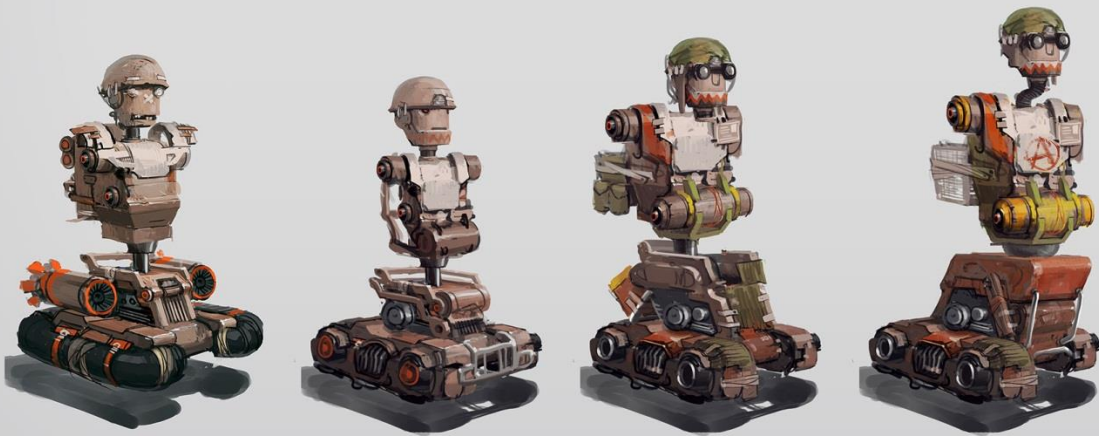

TURRET

TURRET

LEG

MAIN WEAPON 1

RAZOR SHOULDER PAD

ROBOT CONCEPTS

FAMOUS ROBOTS

- | | | | | | |
|-----------------|-----------------|---------------|----------------------|-----------------------|----------------|
| T-800, 1984 | C3PO, 1977 | GORT, 1951 | MASHINENMENSCH, 1927 | MILES MONROE, 1973 | R2D2, 1977 |
| ASTRO BOY, 1952 | CLANK, 2002 | ROSIE, 1962 | OPTIMUS PRIME, 1984 | HAL 9000, 1968 | SENTINEL, 1965 |
| VISION, 1940 | CYBERMAN, 1966 | ALPHA, 1993 | WALL-E, 2008 | IRON GIANT, 1999 | ASIMO, 2000 |
| BENDER, 1999 | CYLDN, 1978 | VOLTRON, 1984 | WHEATLEY, 2011 | ROBBY THE ROBOT, 1956 | HS, 1963 |
| BRAINIAC, 1958 | AWESOME-O, 2004 | EVE, 2008 | MARVIN, 1978 | PNEUMAN, 1999 | MEGA MAN, 1987 |