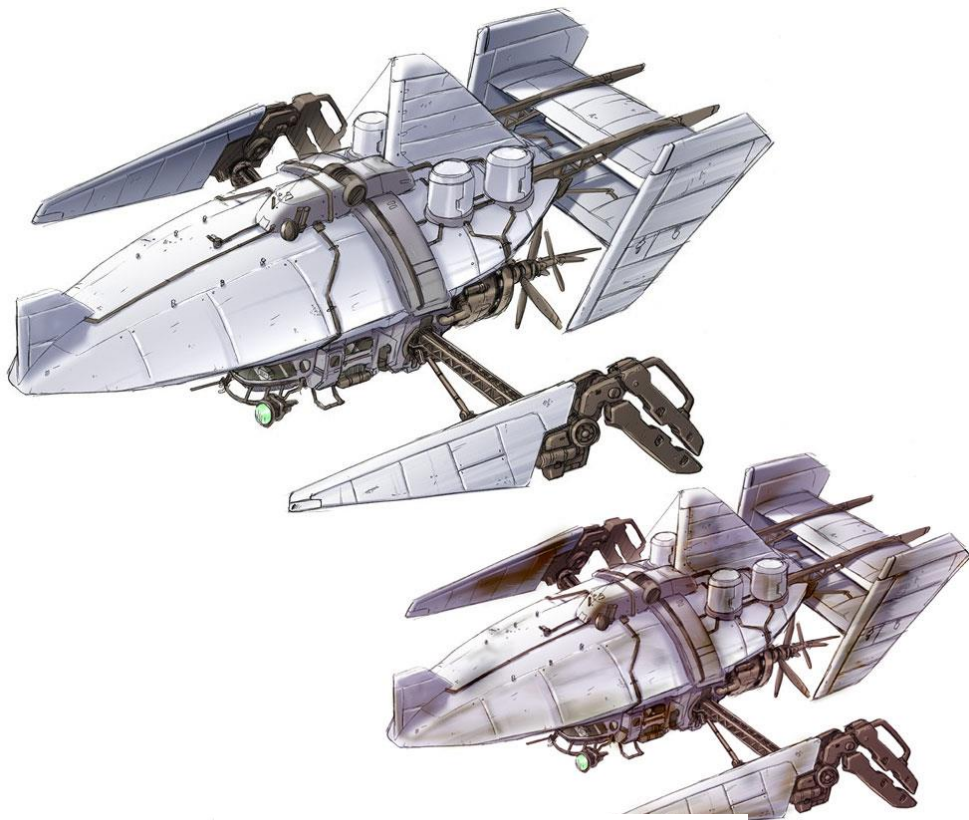

Kar's

- 1 MAIN WEAPON :
HEAVY QUADROUBLE BLAZER TWIN GATLING
- 2 SECOND WEAPON :
GRAVITY MISS
- 3 PASSENGER WEAPON :
ATTACH MACHETE BLUNT
- 4 ATT-TASKI BLIND MISSILE
- 5 COMPLEX OPTICAL-ELECTRONIC SUPPRESSANT
- 6 SHOCK COLLATERALIZED IMPACT

TURRET

TURRET

LEG

MAIN WEAPON 1

RAZOR SHOULDER PAD

ROBOT CONCEPTS

FAMOUS ROBOTS

- | | | | | | |
|-----------------|-----------------|---------------|----------------------|-----------------------|----------------|
| T-800, 1984 | C3PO, 1977 | GORT, 1951 | MASHINENMENSCH, 1927 | MILES MONROE, 1973 | R2D2, 1977 |
| ASTRO BOY, 1952 | CLANK, 2002 | ROSIE, 1962 | OPTIMUS PRIME, 1984 | HAL 9000, 1968 | SENTINEL, 1965 |
| VISION, 1940 | CYBERMAN, 1966 | ALPHA, 1993 | WALL-E, 2008 | IRON GIANT, 1999 | ASIMO, 2000 |
| BENDER, 1999 | CYLDN, 1978 | VOLTRON, 1984 | WHEATLEY, 2011 | ROBBY THE ROBOT, 1956 | HS, 1963 |
| BRAINIAC, 1958 | AWESOME-O, 2004 | EVE, 2008 | MARVIN, 1978 | PNEUMAN, 1999 | MEGA MAN, 1987 |