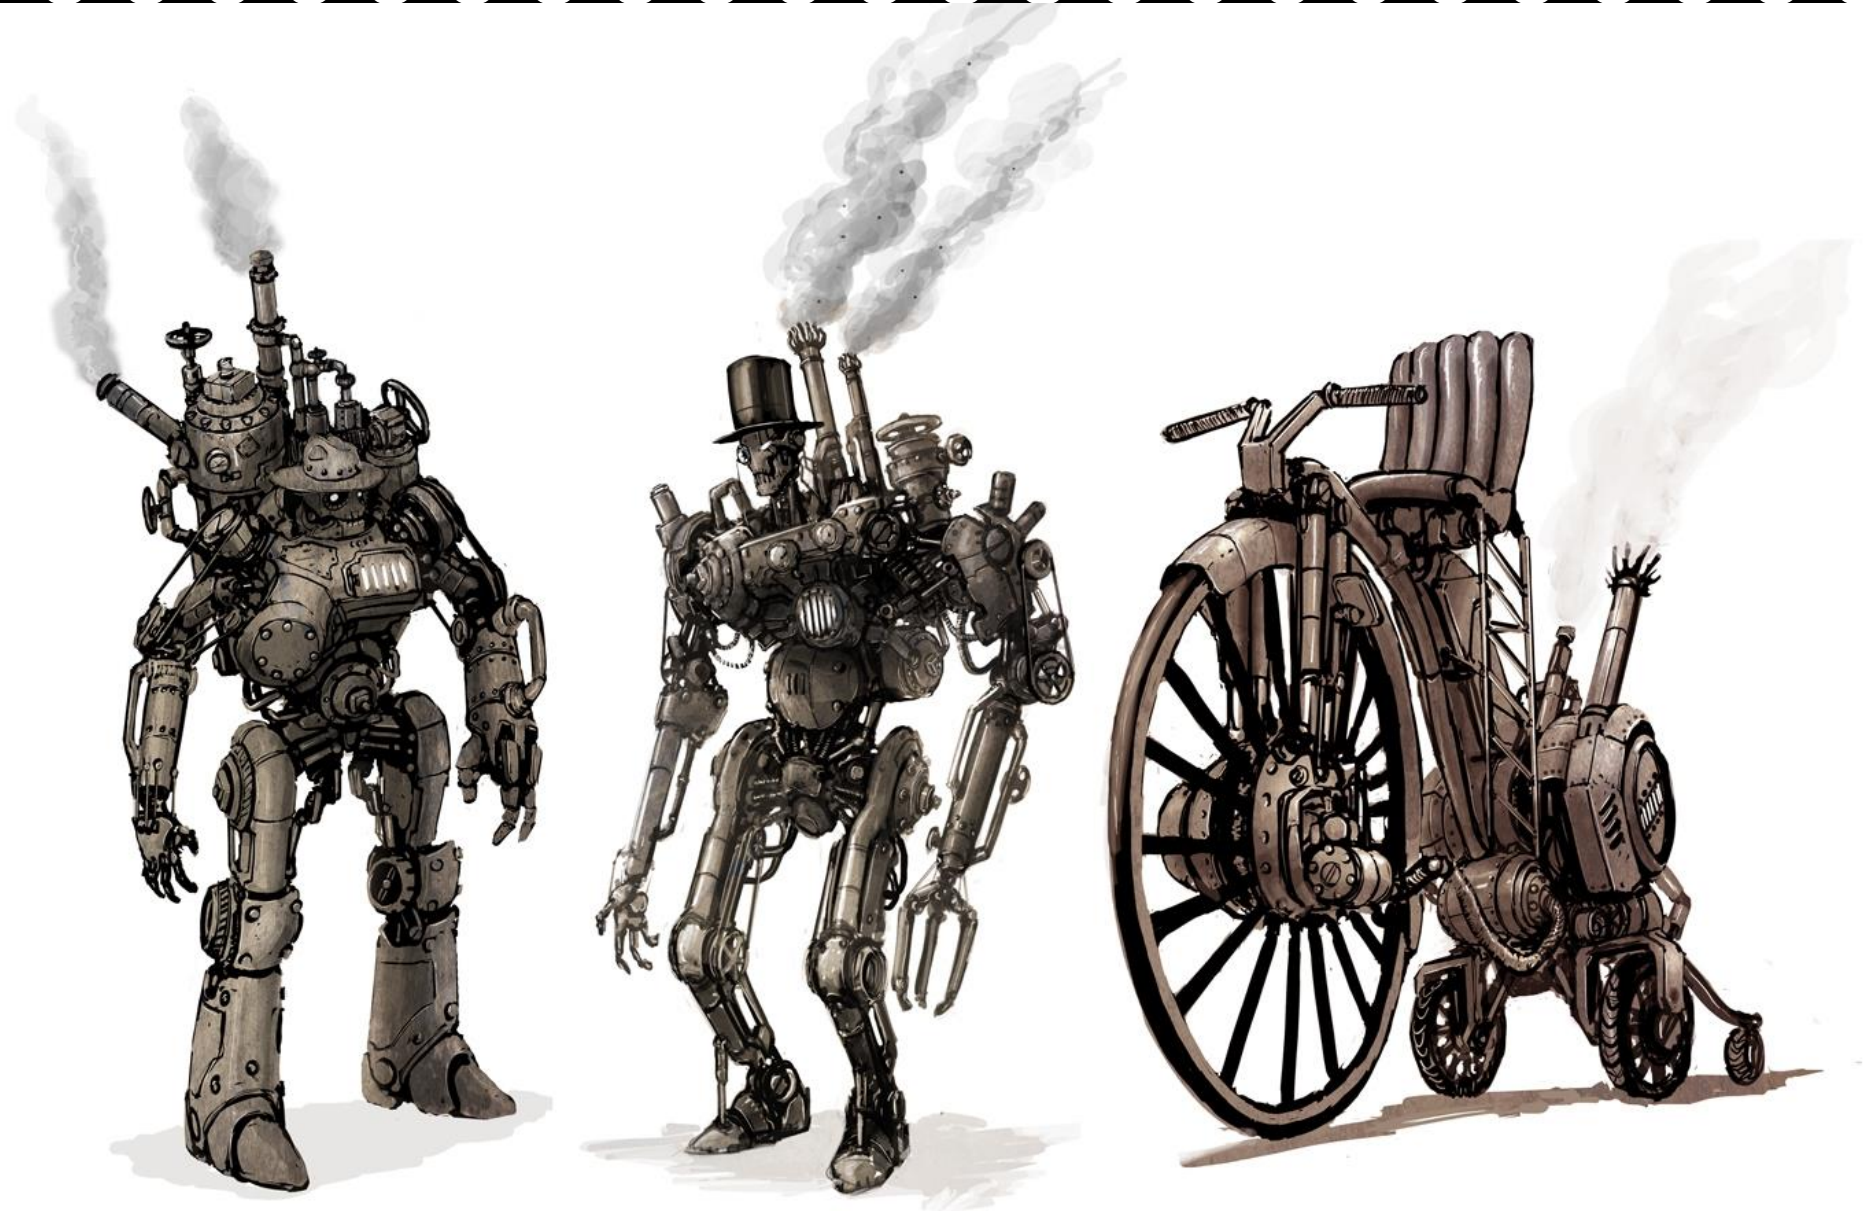

TURRET

TURRET

LEG

MAIN WEAPON 1

RAZOR SHOULDER PAD

ROBOT CONCEPTS

FAMOUS ROBOTS

- | | | | | | |
|-----------------|-----------------|---------------|----------------------|-----------------------|----------------|
| T-800, 1984 | C3PO, 1977 | GORT, 1951 | MASHINENMENSCH, 1927 | MILES MONROE, 1973 | R2D2, 1977 |
| ASTRO BOY, 1952 | CLANK, 2002 | ROSIE, 1962 | OPTIMUS PRIME, 1984 | HAL 9000, 1968 | SENTINEL, 1965 |
| VISION, 1940 | CYBERMAN, 1966 | ALPHA, 1993 | WALL-E, 2008 | IRON GIANT, 1999 | ASIMO, 2000 |
| BENDER, 1999 | CYLDN, 1978 | VOLTRON, 1984 | WHEATLEY, 2011 | ROBBY THE ROBOT, 1956 | HS, 1963 |
| BRAINIAC, 1958 | AWESOME-O, 2004 | EVE, 2008 | MARVIN, 1978 | PNEUMAN, 1999 | MEGA MAN, 1987 |