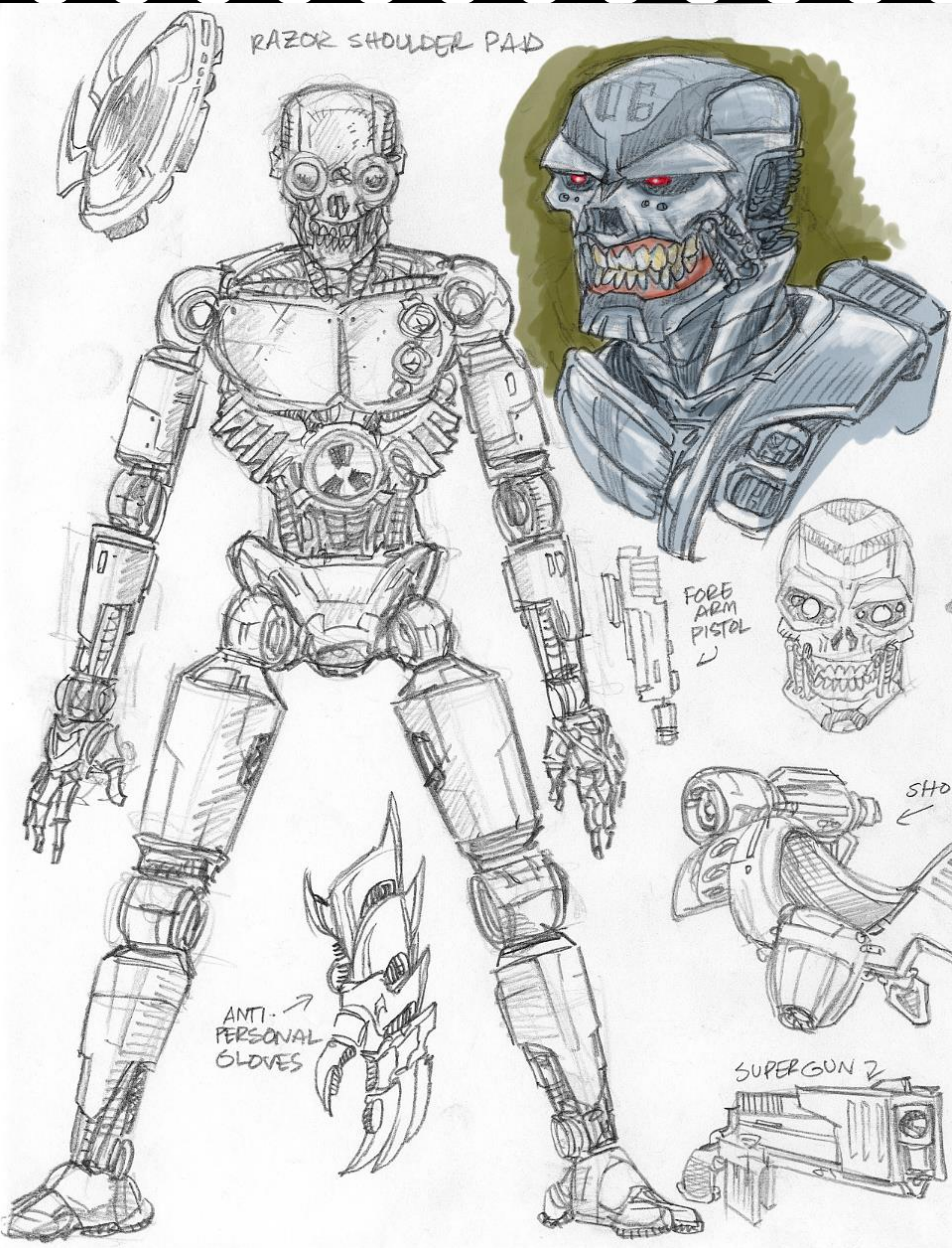

Perspective

Perspective 2 point

>>

0

>>

1

>>

2

Kar's

- 1 MAIN WEAPON :
HEAVY QUADROUBLE BLAZER TWIN GATLING
- 2 SECOND WEAPON :
GRAVITY MISS
- 3 PASSENGER WEAPON :
ATTACH MACHETE BLUNT
- 4 ATT-TASKI BLIND MISSILE
- 5 COMPLEX OPTICAL-ELECTRONIC SUPPRESSANT
- 6 SHOCK COLLATERALIZED IMPACT

TURRET

TURRET

LEG

MAIN WEAPON 1

RAZOR SHOULDER PAD

ROBOT CONCEPTS

FAMOUS ROBOTS

- | | | | | | |
|-----------------|-----------------|---------------|----------------------|-----------------------|----------------|
| T-800, 1984 | C3PO, 1977 | GORT, 1951 | MASHINENMENSCH, 1927 | MILES MONROE, 1973 | R2D2, 1977 |
| ASTRO BOY, 1952 | CLANK, 2002 | ROSIE, 1962 | OPTIMUS PRIME, 1984 | HAL 9000, 1968 | SENTINEL, 1965 |
| VISION, 1940 | CYBERMAN, 1966 | ALPHA, 1993 | WALL-E, 2008 | IRON GIANT, 1999 | ASIMO, 2000 |
| BENDER, 1999 | CYLDN, 1978 | VOLTRON, 1984 | WHEATLEY, 2011 | ROBBY THE ROBOT, 1956 | HS, 1963 |
| BRAINIAC, 1958 | AWESOME-O, 2004 | EVE, 2008 | MARVIN, 1978 | PNEUMAN, 1999 | MEGA MAN, 1987 |