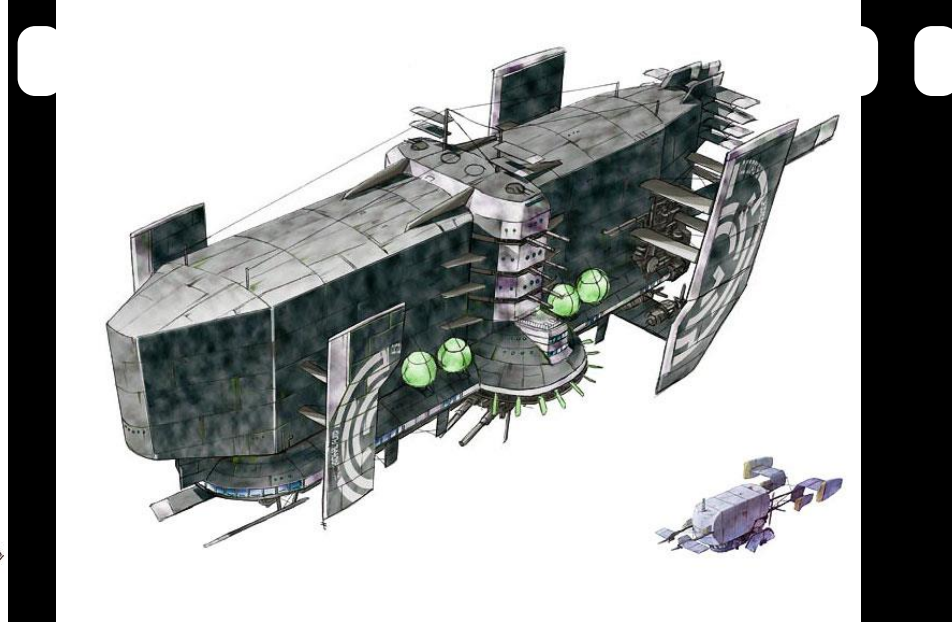

TURRET

TURRET

LEG

MAIN WEAPON 1

RAZOR SHOULDER PAD

ROBOT CONCEPTS

FAMOUS ROBOTS

- | | | | | | |
|-----------------|-----------------|---------------|----------------------|-----------------------|----------------|
| T-800, 1984 | C3PO, 1977 | GORT, 1951 | MASHINENMENSCH, 1927 | MILES MONROE, 1973 | R2D2, 1977 |
| ASTRO BOY, 1952 | CLANK, 2002 | ROSIE, 1962 | OPTIMUS PRIME, 1984 | HAL 9000, 1968 | SENTINEL, 1965 |
| VISION, 1940 | CYBERMAN, 1966 | ALPHA, 1993 | WALL-E, 2008 | IRON GIANT, 1999 | ASIMO, 2000 |
| BENDER, 1999 | CYLDN, 1978 | VOLTRON, 1984 | WHEATLEY, 2011 | ROBBY THE ROBOT, 1956 | HS, 1963 |
| BRAINIAC, 1958 | AWESOME-O, 2004 | EVE, 2008 | MARVIN, 1978 | PNEUMAN, 1999 | MEGA MAN, 1987 |